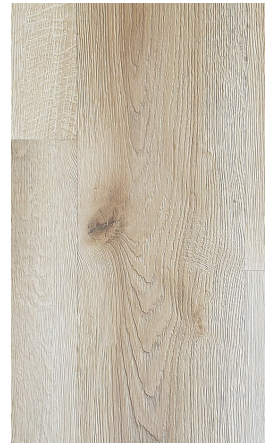

Cascade

COLLECTION

With Bel-Air SPC you don't have to compromise, you can enjoy the unbeatable combination of durability, style and an easy to clean surface in one flooring product. Our SPC floors are made by combining lime-stone dust with 100% virgin plastic therefore they are virtually waterproof, allergen free and extremely resilient, making them a great choice for bathrooms and kitchens... but don't stop there, Bel-Air WPC-Vinyl floors looks just as good in the living room or any other space you may choose to install it.

Gullfoss

Iguazu

Niagara

Sutherland

Victoria

The Cascade Collection Features:

- SPC (Stone-Plastic Composite) Flooring • 100% Waterproof & Durable • 4mm. Thick, 12mil (0.3mm) Wear Layer •
- 1mm. EVA Pad Attached To Each Plank • Micro-Beveled Edge • UV-Coat Finish •

Specifications:

EDGE:
Micro
V-Beveled

CLICK:
Unilin
Click System

S. TEXTURE:
Wood
Texture

INSTALLATION:
Float
(Click)

FINISH:
UV Coating
Finish

INSTALL GRADE:
On, Above
& Below

MATERIAL USED:
100% Virgin
Material